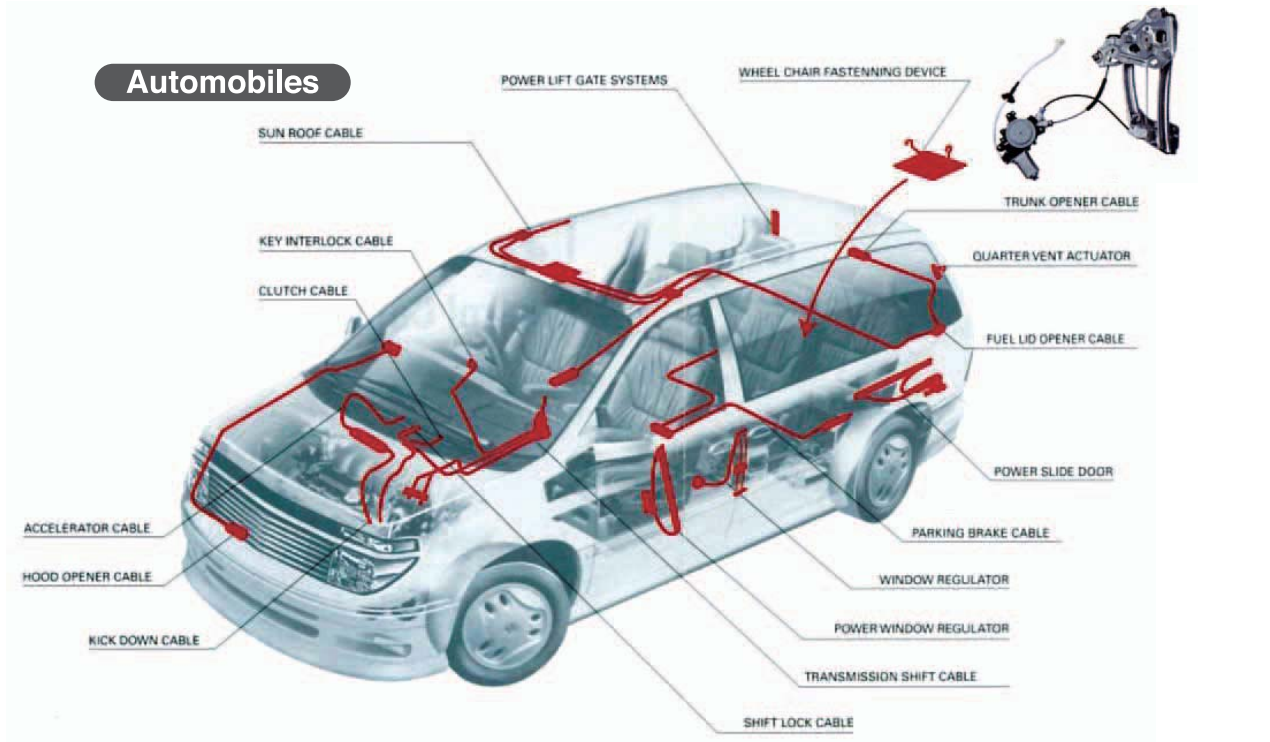

Control cables, Window regulator etc.

**Marine Vessels**

**Construction**

**FEATURE OF PRODUCTS**

1. Hi-lex Corporation is a leader in control cable technology, with superior accuracy, flexibility and reliability, priding on the largest market share in O.E. business to all Japanese Car Makers.
2. Hi-lex Corporation highest standard of quality performance and cost-effectiveness come from flexible, integrated Production systems.
3. Hi-Lex Corporation have been well appreciated not only in automobile, but also in a variety of fields, such as marine vessel, construction equipment, etc.

# CONTROL CABLE GENUINE PARTS