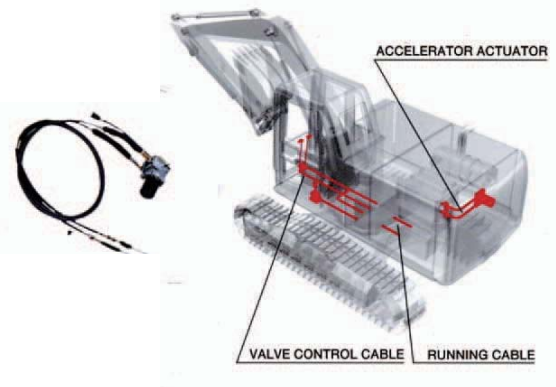

Control cables, Window regulator etc.

**Marine Vessels**

**Construction**

**FEATURE OF PRODUCTS**

1. Hi-lex Corporation is a leader in control cable technology, with superior accuracy, flexibility and reliability, priding on the largest market share in O.E. business to all Japanese Car Makers.
2. Hi-lex Corporation highest standard of quality performance and cost-effectiveness come from flexible, integrated Production systems.
3. Hi-Lex Corporation have been well appreciated not only in automobile, but also in a variety of fields, such as marine vessel, construction equipment, etc.

# CONTROL CABLE GENUINE PARTS