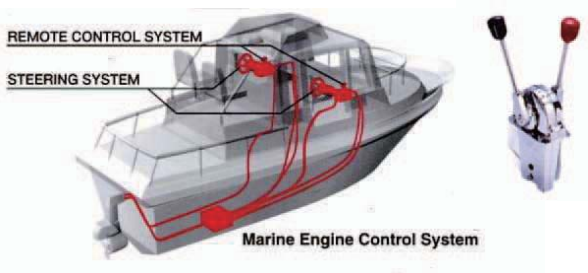

Control cables, Window regulator etc.

**Marine Vessels**

**Construction**

**FEATURE OF PRODUCTS**

1. Hi-lex Corporation is a leader in control cable technology, with superior accuracy, flexibility and reliability, priding on the largest market share in O.E. business to all Japanese Car Makers.
2. Hi-lex Corporation highest standard of quality performance and cost-effectiveness come from flexible, integrated Production systems.
3. Hi-Lex Corporation have been well appreciated not only in automobile, but also in a variety of fields, such as marine vessel, construction equipment, etc.

# CONTROL CABLE GENUINE PARTS